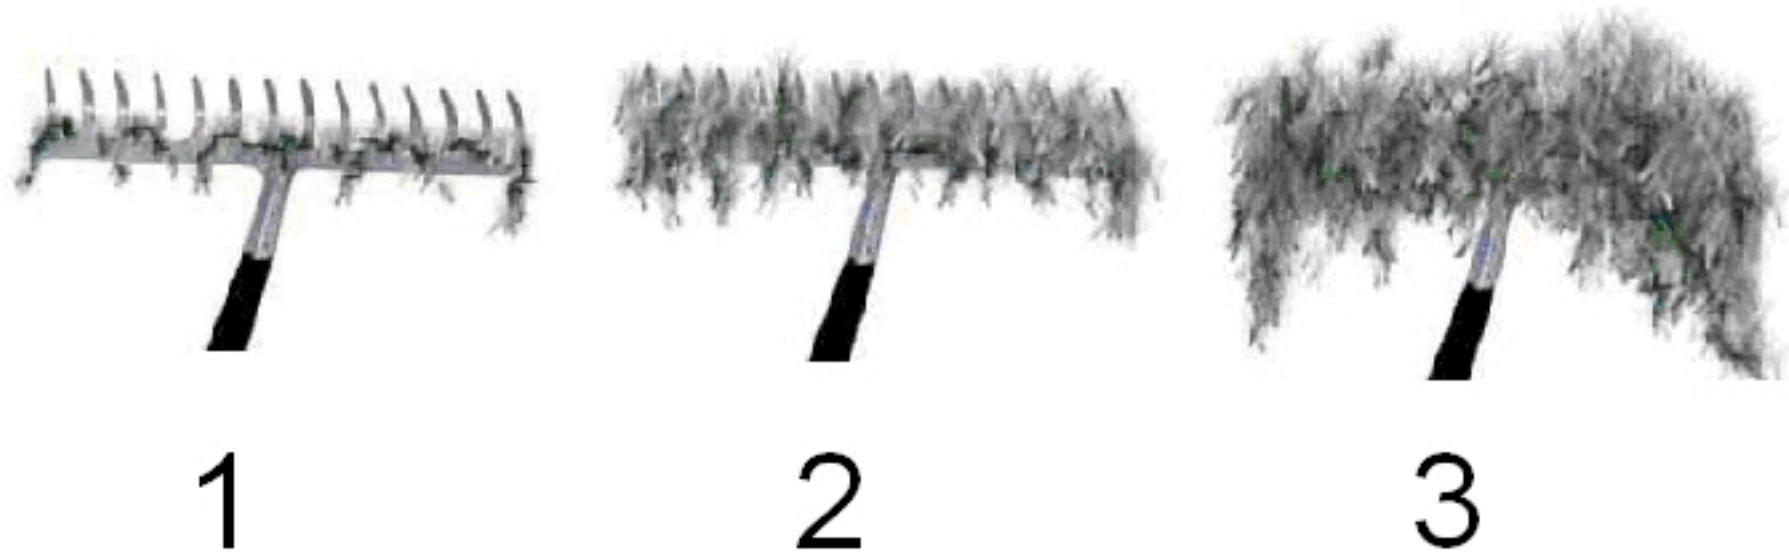

Twin Valley Lake - Iowa County

August 10, 2011

Illustration of Rake Fullness Rating

Curly Leaf Pondweed Rake Fullness Rating

- Visual
- 1
- 2
- 3

- × Not Sampled
- NO CLP

<http://dnr.wi.gov>